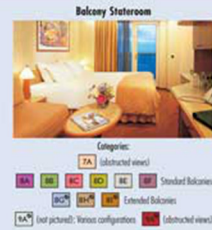

CARNIVAL MIRACLE®

carnival.com