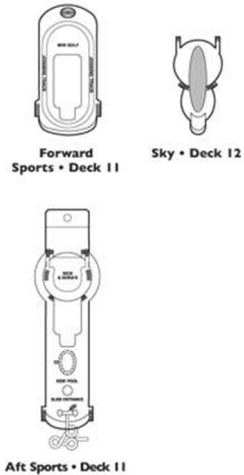

CARNIVAL MIRACLE®

carnival.com