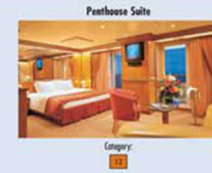

CARNIVAL MIRACLE®

carnival.com