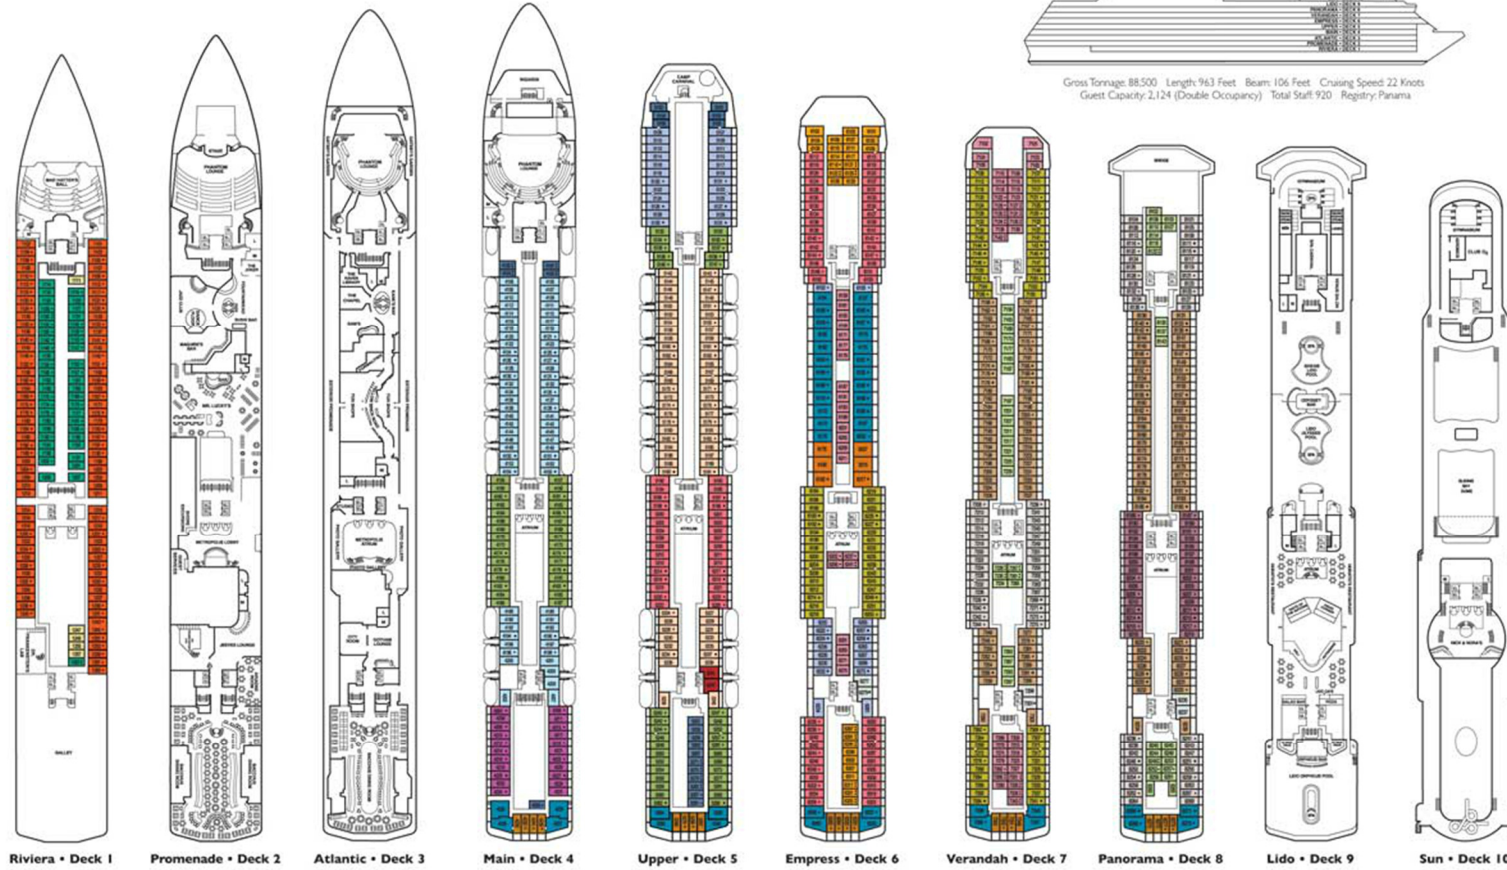

CARNIVAL MIRACLE®

carnival.com